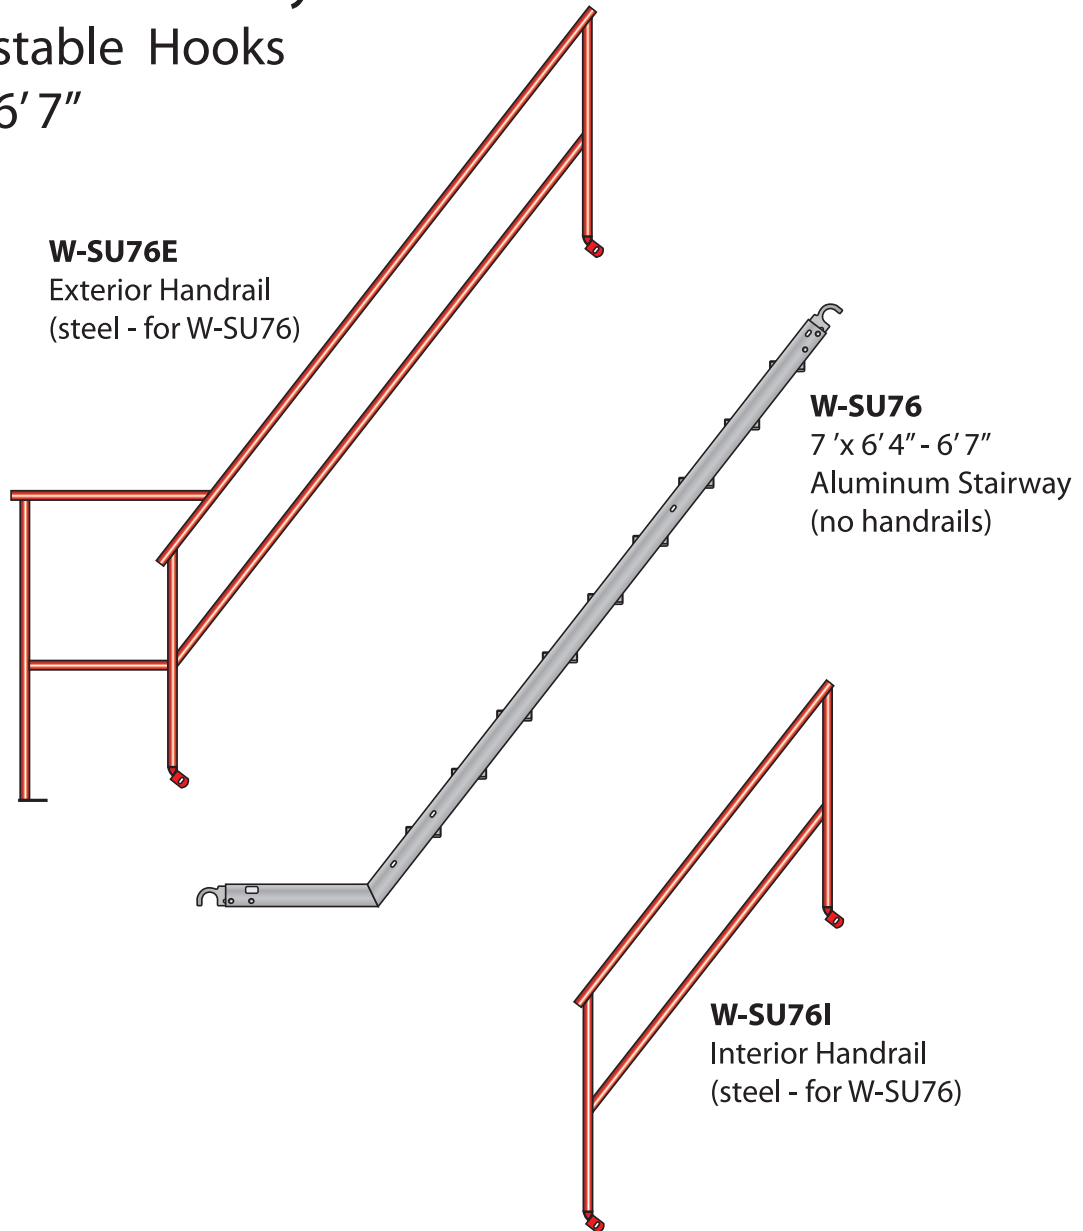

## Aluminum Stairways

MADE IN U.S.A.

### Aluminum Stairway w/adjustable Hooks 6' 4" to 6' 7"

**W-SU76E**  
Exterior Handrail  
(steel - for W-SU76)

**W-SU76**  
7' x 6' 4" - 6' 7"  
Aluminum Stairway  
(no handrails)

**W-SU76I**  
Interior Handrail  
(steel - for W-SU76)

Part Number	Description	Weight (lbs.)
W-SU76	7'x6'4" - 6'7" Alum Stairway (no handrails)	53.0
W-SU76E	Exterior Handrail (steel - for W-SU76)	27.0
W-SU76I	Interior Handrail (steel - for W-SU76)	14.0
W-SU76C	7'x6'4" - 6'7" Alum Stairway w/steel handrails	94.0